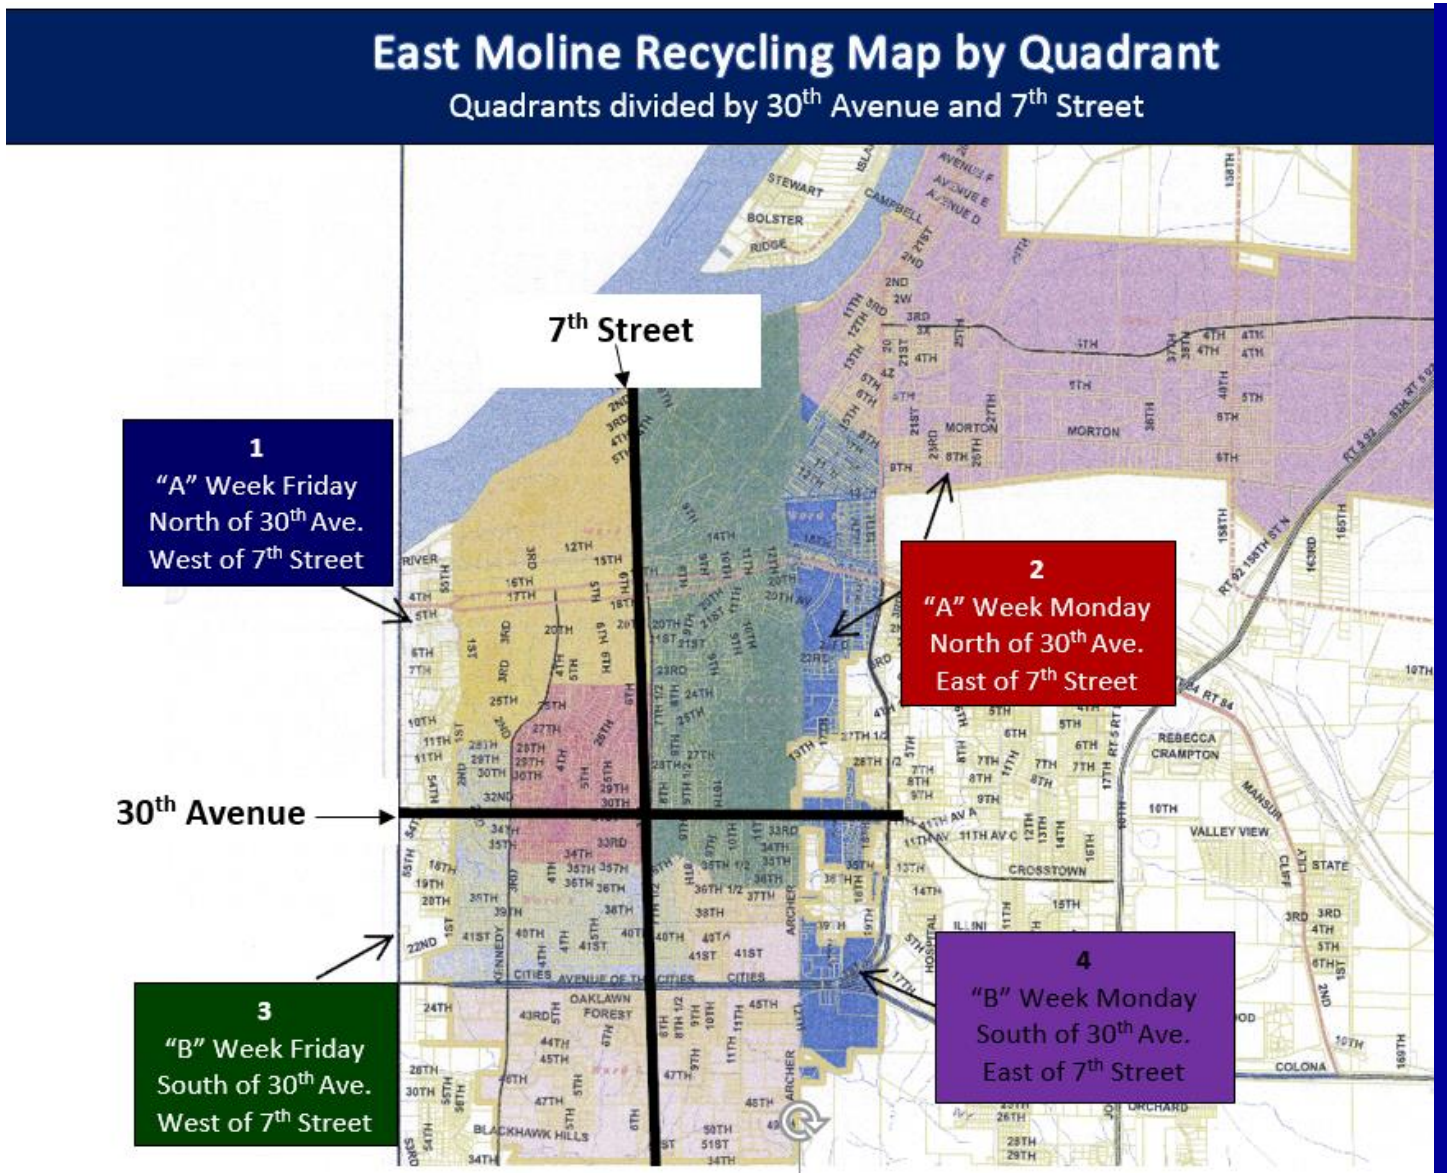

2020 CITY OF EAST MOLINE RECYCLING SCHEDULE

www.republicservices.com

TO ADD RECYCLING SERVICE – 309-752-1530

MISSSED RECYCLING – 563-823-1323

East Moline Recycling Map by Quadrant

Quadrants divided by 30th Avenue and 7th Street

DECEMBER

S	M	T	W	T	F	S
		1	2	3	4	5
6	7	8	9	10	11	12
13	14	15	16	17	18	19
20	21	22	23	24	25	26
27	28	29	30	31		

January 2021 1 2