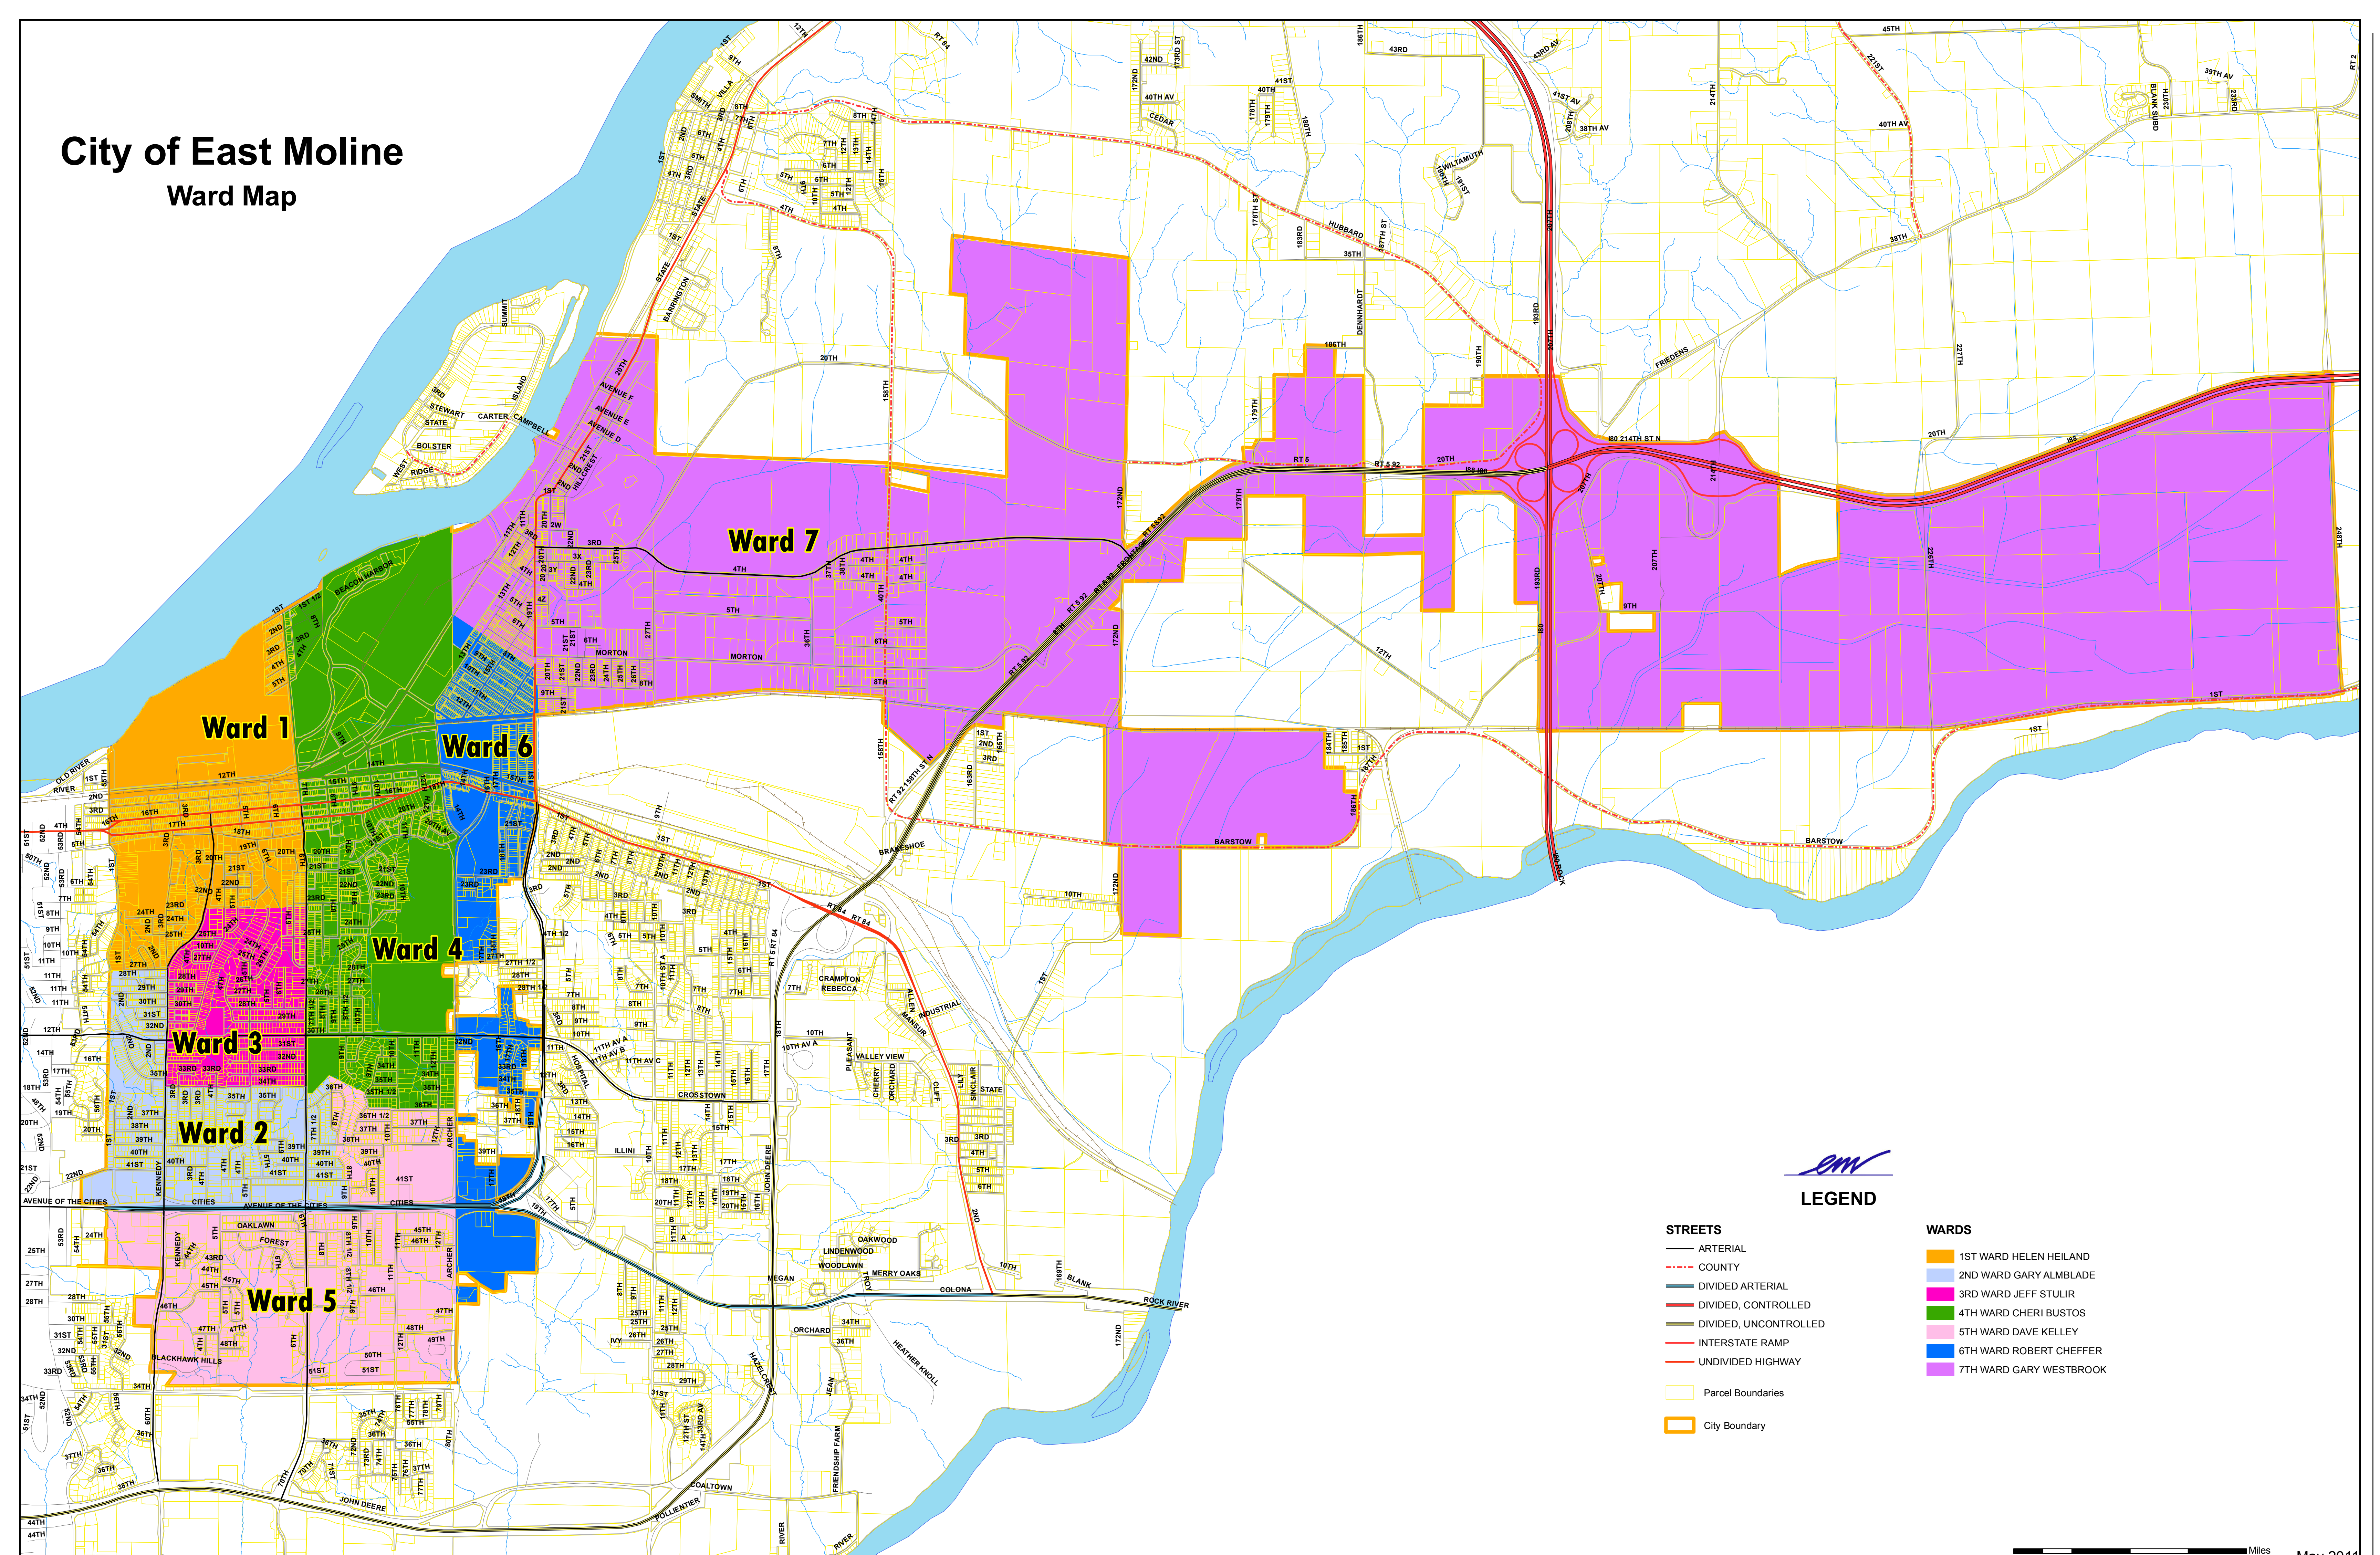

City of East Moline

Ward Map

- STREETS**
- ARTERIAL
 - - - COUNTY
 - - - DIVIDED ARTERIAL
 - - - DIVIDED, CONTROLLED
 - - - DIVIDED, UNCONTROLLED
 - - - INTERSTATE RAMP
 - - - UNDIVIDED HIGHWAY
 - Parcel Boundaries
 - City Boundary

- WARDS**
- 1ST WARD HELEN HEILAND
 - 2ND WARD GARY ALBLADE
 - 3RD WARD JEFF STULIR
 - 4TH WARD CHERI BUSTOS
 - 5TH WARD DAVE KELLEY
 - 6TH WARD ROBERT CHEFFER
 - 7TH WARD GARY WESTBROOK